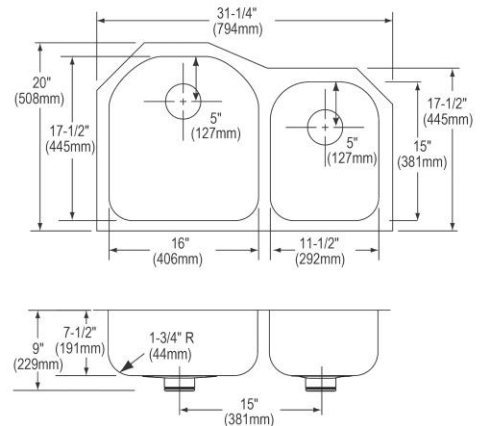

PART: _____ QTY: _____
PROJECT: _____
CONTACT: _____
DATE: _____
NOTES: _____
APPROVAL: _____

In keeping with our policy of continuing product improvement, Elkay reserves the right to change product specifications without notice. Please visit elkay.com for the most current version of Elkay product specification sheets. This specification describes an Elkay product with design, quality, and functional benefits to the user. When making a comparison of other producers' offerings, be certain these features are not overlooked.