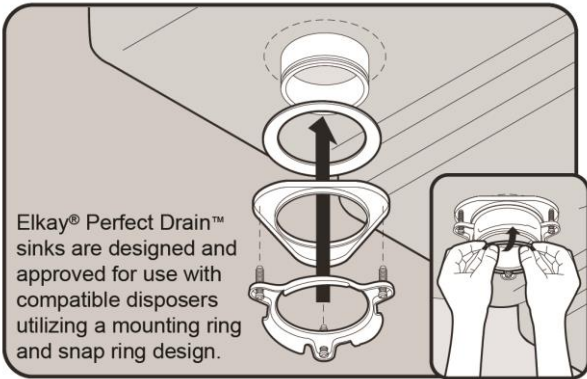

Similar models are available with: extra deep bowls, small bowl on the opposite side

PART: _____ QTY: _____
 PROJECT: _____
 CONTACT: _____
 DATE: _____
 NOTES: _____
 APPROVAL: _____

In keeping with our policy of continuing product improvement, Elkay reserves the right to change product specifications without notice. Please visit elkay.com for the most current version of Elkay product specification sheets. This specification describes an Elkay product with design, quality, and functional benefits to the user. When making a comparison of other producers' offerings, be certain these features are not overlooked.

Installation Profile:

Designed to affix to the underside of any solid surface countertop.

Included Accessories		
LKPD1	Elkay Perfect Drain Fitting Type 304 Stainless Steel Body and Strainer Spec Sheet (PDF)	
Optional Accessories		
LKWOBG1115SS	Elkay Stainless Steel 14" x 10-1/2" x 1" Bottom Grid Spec Sheet (PDF)	
LKWOBG1617SS	Elkay Stainless Steel 14-5/8" x 16-1/8" x 1" Bottom Grid Spec Sheet (PDF)	
LKDS35	Elkay 3-1/2" Garbage Disposal Stopper / Strainer for use with Perfect Drain-Satin Finish Spec Sheet (PDF)	